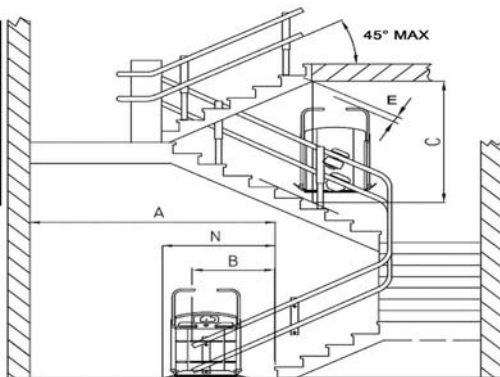

Specifications:

Standard platform dimensions	32 x 27.5" 830x700mm	41.3 x 30.3" 1050x770mm	49.2 x 31.4" 1250x800mm
Minimum curved stair width	45" 1130mm	49" 1250mm	52" 1320mm
Alternate platforms available	32 x 25.5" 830 x 650mm	32 x 30.3" 830 x 770mm	41.3 x 27.5" 1050 x 700mm
Stair Angle	Up to 45°		
Capacity	507 lb / 230 kg		
Operating Speed	26'per minute / 8m per minute		
Power supply (battery charger)	115 Volts AC		

Clearances:

Elevation View

Plan View

A:	60 - 118 " 1524 - 2997
C:	67.9 - 102 " 1725 - 2590 mm
N:	59.1 - 75.6 " 1500 - 1920
B:	46.5 - 54.7 " 1180 - 1390 mm
E:	2 " 50 mm

F:	15 - 17.7 " 380 - 450 mm
M:	15.7 - 20.9 " 400 - 530 mm
LS:	37.4 - 57.2 " 950 - 1300 mm