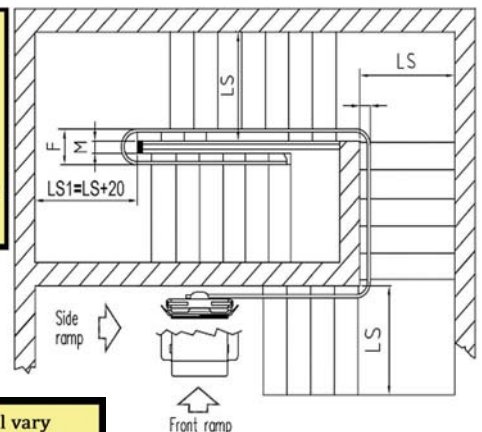

Specifications:

Standard platform dimensions	32 x 27.5" 830x700mm	41.3 x 30.3" 1050x770mm	49.2 x 31.4" 1250x800mm
Minimum curved stair width	45" 1130mm	49" 1250mm	52" 1320mm
Alternate platforms available	32 x 25.5" 830 x 650mm	32 x 30.3" 830 x 770mm	41.3 x 27.5" 1050 x 700mm
Stair Angle	Up to 45°		
Capacity	507 lb / 230 kg		
Operating Speed	26'per minute / 8m per minute		
Power supply (battery charger)	115 Volts AC		

Clearances:

Elevation View

Plan View

A:	60 - 118 " 1524 - 2997
C:	67.9 - 102 " 1725 - 2590 mm
N:	59.1 - 75.6 " 1500 - 1920
B:	46.5 - 54.7 " 1180 - 1390 mm
E:	2 " 50 mm

F:	15 - 17.7 " 380 - 450 mm
M:	15.7 - 20.9 " 400 - 530 mm
LS:	37.4 - 57.2 " 950 - 1300 mm